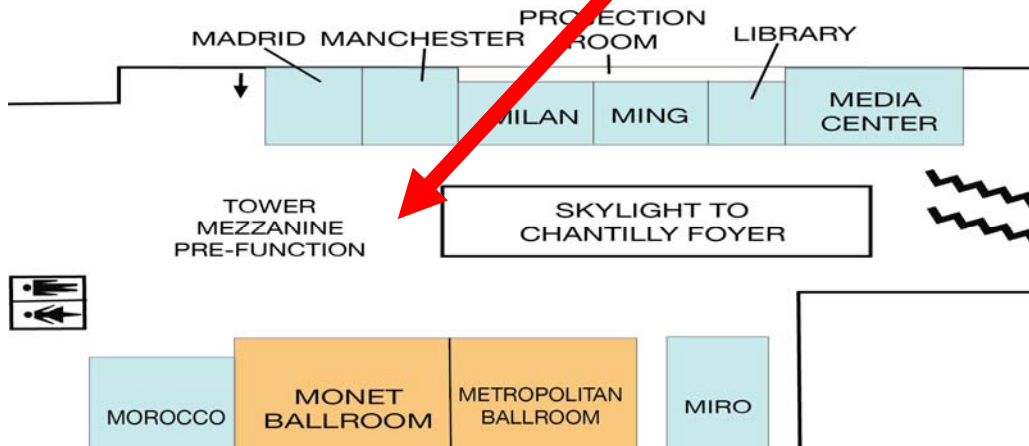

Southwest IDEAS

INVESTOR CONFERENCE

www.SWIDEAS.com

Park Here

Location at the Hotel

Park in Parking lot 3

Enter at Tower Entrance

Go up 1 level to Mezzanine

Company Presenting Rooms

- Madrid
- Manchester

Southwest IDEAS Conference Hotel Entrance

Registration: Tower Mezzanine Level

Directions to The Hilton Anatole

The Hilton Anatole is located at 2201 Stemmons Freeway (I-35E), in Dallas, Texas. The hotel property may be accessed from its bordering streets; I-35E, Market Center Blvd. and Wycliff Ave.

From D/FW Airport:

From the airport, take the Highway 183 East exit. Follow 183 East to 35E (Stemmons Frwy.) South. Highway 183 East will merge into I-35E. Proceed South on I-35E, past Wycliff Ave., to Market Center Blvd and turn right. You will see the hotel on the right.

From Love Field Airport:

Exit the airport by turning West onto Mockingbird. Take Mockingbird to I-35E (Stemmons Frwy.) South. Proceed South on I-35E, past Wycliff Ave., to Market Center Blvd and turn right. You will see the hotel on the right.