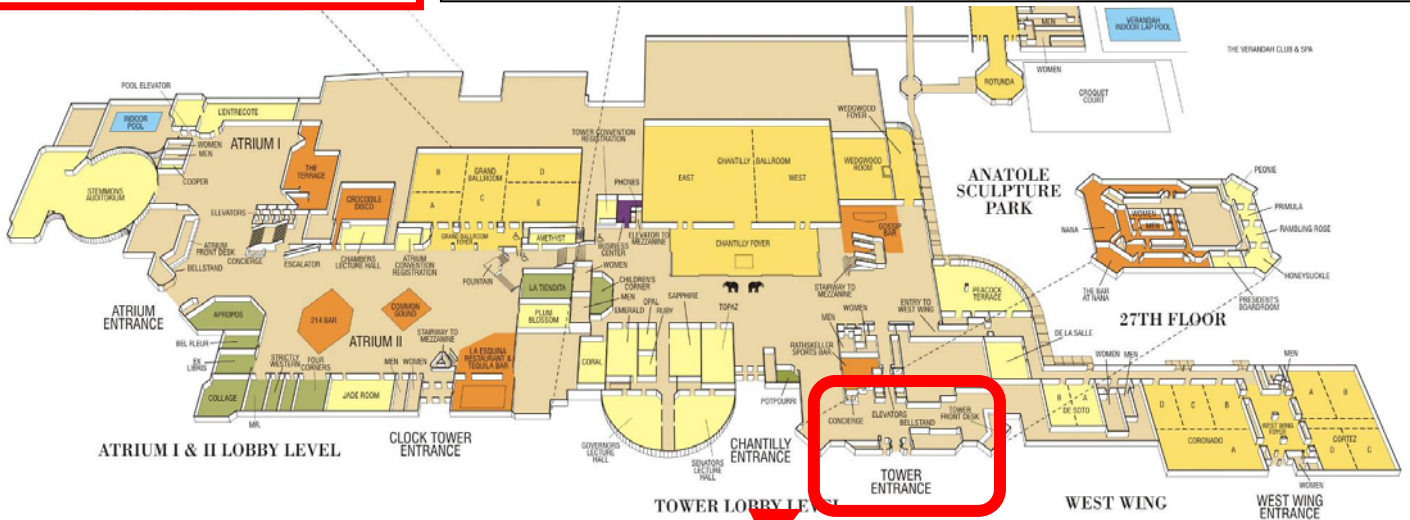

Southwest IDEAS

INVESTOR CONFERENCE

www.SWIDEAS.com

Park Here

Location at the Hotel

Park in Parking lot 3

Enter at Tower Entrance

Go up 1 level to Mezzanine

Company Presenting Rooms

- Madrid
- Manchester

Southwest IDEAS Conference Hotel Entrance

Registration: Tower Mezzanine Level

Directions to The Hilton Anatole

The Hilton Anatole is located at 2201 Stemmons Freeway (I-35E), in Dallas, Texas. The hotel property may be accessed from its bordering streets; I-35E, Market Center Blvd. and Wycliff Ave.

From D/FW Airport:

From the airport, take the Highway 183 East exit. Follow 183 East to 35E (Stemmons Frwy.) South. Highway 183 East will merge into I-35E. Proceed South on I-35E, past Wycliff Ave., to Market Center Blvd and turn right. You will see the hotel on the right.

From Love Field Airport:

Exit the airport by turning West onto Mockingbird. Take Mockingbird to I-35E (Stemmons Frwy.) South. Proceed South on I-35E, past Wycliff Ave., to Market Center Blvd and turn right. You will see the hotel on the right.