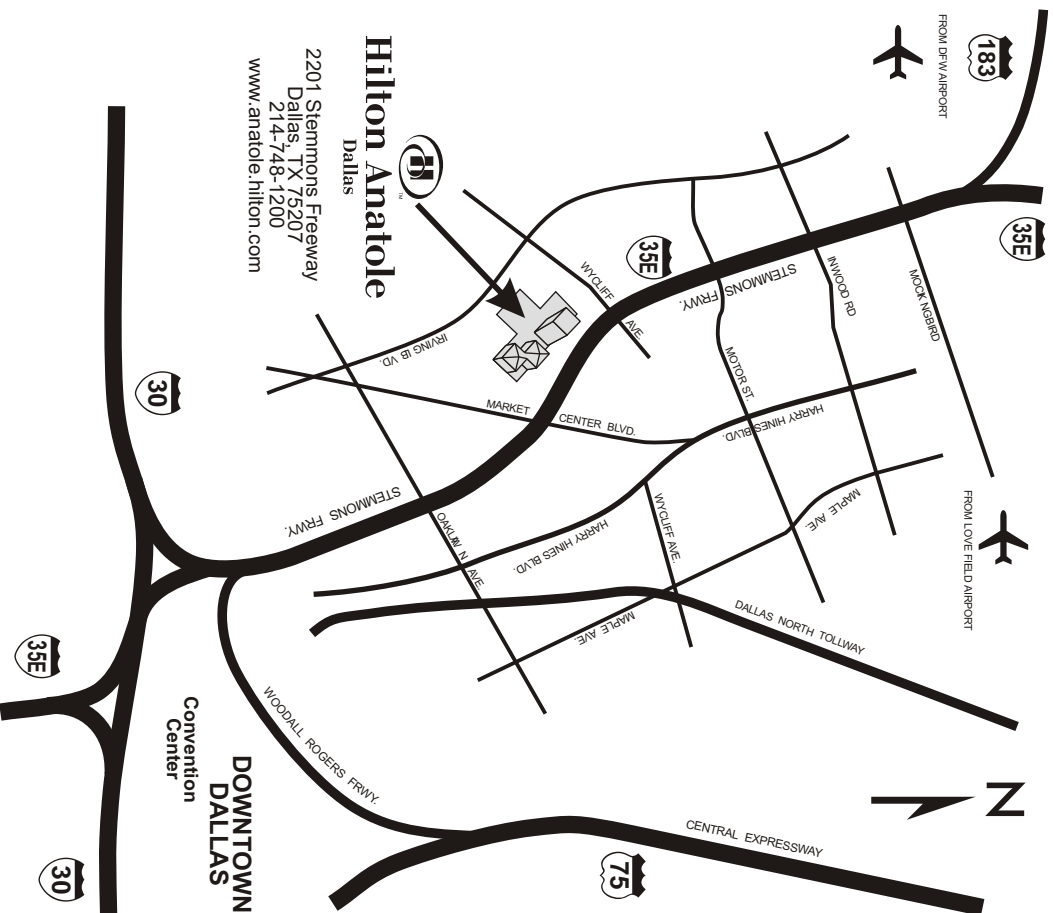

From I-45 (Houston):

From I-45, take I-35E North to Market Center Blvd. Turn left onto Market Center Blvd. and you will see the hotel on the right.

From Fort Worth:

Take I-30 East to I-35E North. Follow I-35E North through downtown Dallas and exit Market Center Blvd. Turn left onto Market Center Blvd. and you will see the hotel on the right.

From 75 South:

Stay in the right lane to exit I-35E Waco. Take the I-35E Denton (Stemmons Frwy.) exit headed North. Exit onto Market Center Blvd. Turn left onto Market Center Blvd. and you will see the hotel on the right.

From 635 (LBJ Freeway):

Proceed West on 635 to the I-35E South exit. Follow I-35E (Stemmons Frwy.) South to the Market Center Blvd. exit. Turn right onto Market Center Blvd. and you will see the hotel on the right.

From the Dallas Tollway:

Proceed South on the Tollway. Take the Wycliff Ave. exit and turn right. Turn right at Harry Hines and then left onto Market Center Blvd. Proceed on Market Center Blvd. under I-35E (Stemmons Frwy.) and you will see the hotel on your right.

For additional driving or hotel information, please call the Hilton Anatole at 214-748-1200.

Please have a safe and pleasant journey . . . we look forward to seeing you soon, at the Hilton Anatole!

2201 Stemmons Freeway
Dallas, TX 75207
214-748-1200
www.anatole.hilton.com

Hilton Anatole
Dallas