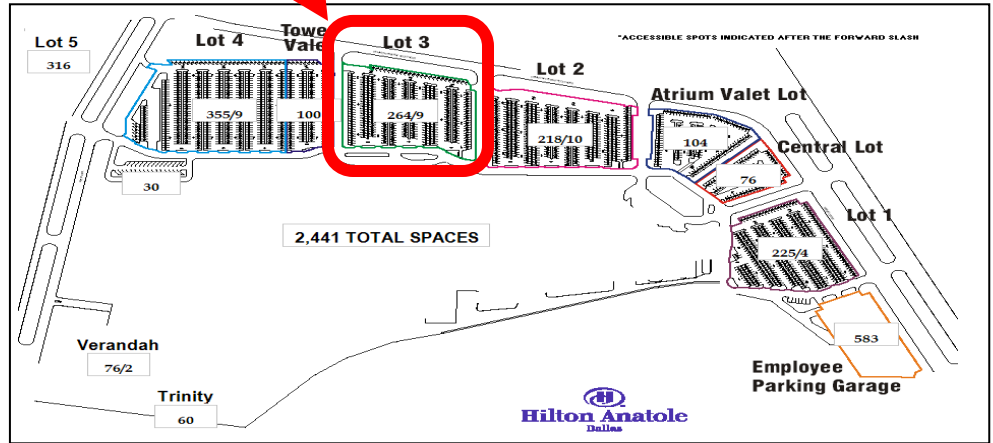

Southwest IDEAS

INVESTOR CONFERENCE

www.SWIDEAS.com

Park Here

Location at the Hotel

Park in Parking lot 3

Enter at Tower Entrance

Go up 1 level to Mezzanine

Company Presenting Rooms

- Madrid
- Manchester

Southwest IDEAS Conference Hotel Entrance

Registration: Tower Mezzanine Level

Directions to The Hilton Anatole

The Hilton Anatole is located at 2201 Stemmons Freeway (I-35E), in Dallas, Texas. The hotel property may be accessed from its bordering streets; I-35E, Market Center Blvd. and Wycliff Ave.

From D/FW Airport:

From the airport, take the Highway 183 East exit. Follow 183 East to 35E (Stemmons Frwy.) South. Highway 183 East will merge into I-35E. Proceed South on I-35E, past Wycliff Ave., to Market Center Blvd and turn right. You will see the hotel on the right.